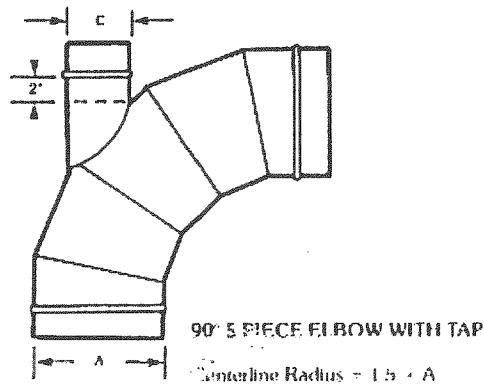

ROUND FITTINGS AND OTHER INFORMATION

Based On SMACNA Standards

ALL ELBOWS
 23" Throat Radius + Larger
 No "S" is Added (2" Bead is Lost From Radius)