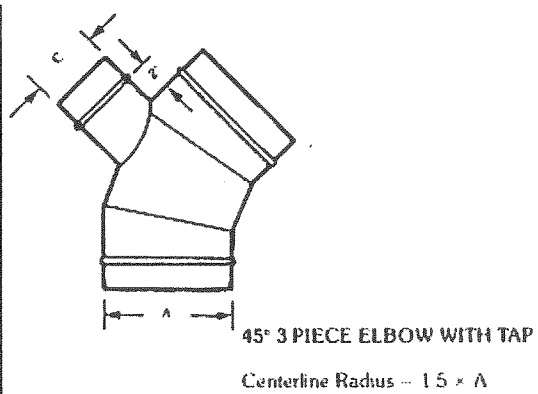

ROUND FITTINGS AND OTHER INFORMATION

Based On SMACNA Standards

ALL ELBOWS
 23" Throat Radius + Larger
 No "S" is Added (2" Bead is Lost From Radius)