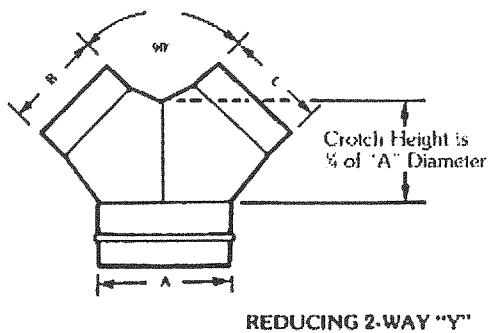

ROUND FITTINGS AND OTHER INFORMATION

Based On SMACNA Standards

ALL ELBOWS
 23" Throat Radius + Larger
 No "S" is Added (2" Bead is Lost From Radius)