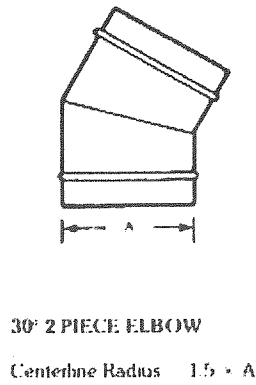

ROUND FITTINGS AND OTHER INFORMATION

Based On SMACNA Standards

ALL ELBOWS
 23" Throat Radius + Larger
 No "S" is Added (2" Bead is Lost From Radius)