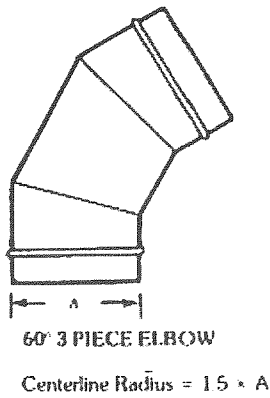

ROUND FITTINGS AND OTHER INFORMATION

Based On SMACNA Standards

ALL ELBOWS
 23" Throat Radius + Larger
 No "S" is Added (2" Bead is Lost From Radius)