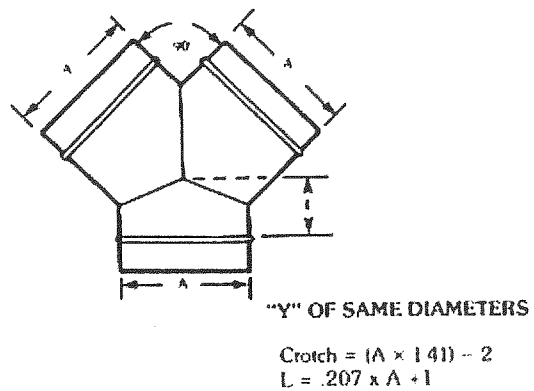

ROUND FITTINGS AND OTHER INFORMATION

Based On SMACNA Standards

ALL ELBOWS
 23" Throat Radius + Larger
 No "S" is Added (2" Bead is Lost From Radius)